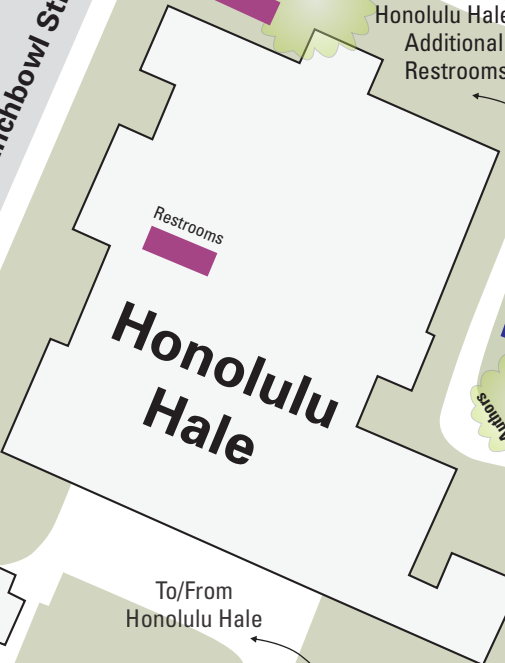

- Principal Pavilions and Stages
- Sponsors
- Exhibitors
- Food & Beverages
- Beer & Wine Bar (after 3 p.m.)
- Restrooms
- Keiki Fun Zone
- HBMF Information

Free Parking Available

STATE OFFICE BUILDING

Hawai'i Association of School Librarians  
Hawai'i State Library System

Parking Access via Alapai St.

To/From Punchbowl St. Garage Parking

To/From Honolulu Hale & Additional Restrooms

To/From DH Mauka Free Parking

Punchbowl Street

MUNICIPAL BUILDING

Mission Memorial Auditorium  
**CHORUS SHOWCASE**

Municipal Reference & Records Center

ANNEX

**Bank of Hawaii MAIN STAGE**

**Mauka Authors Pavilion**  
Big Brothers Big Sisters of Honolulu  
Author - Pearl Giordano  
Happy Science USA

**Keiki Fun Zone**  
Slush Puppie Hawaii